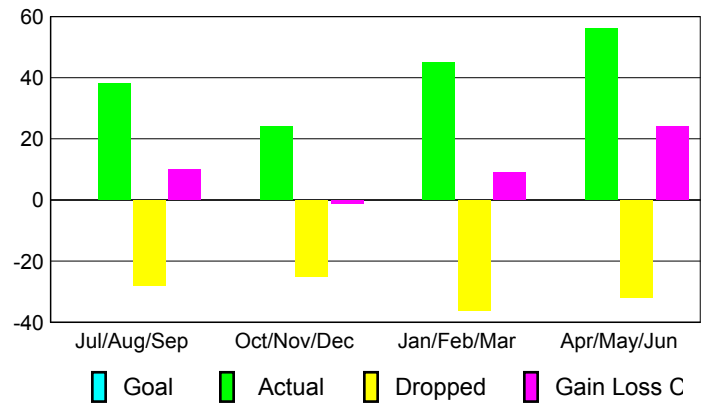

Membership Results 2009-2010

Goal, New, Dropped, Gain/Loss