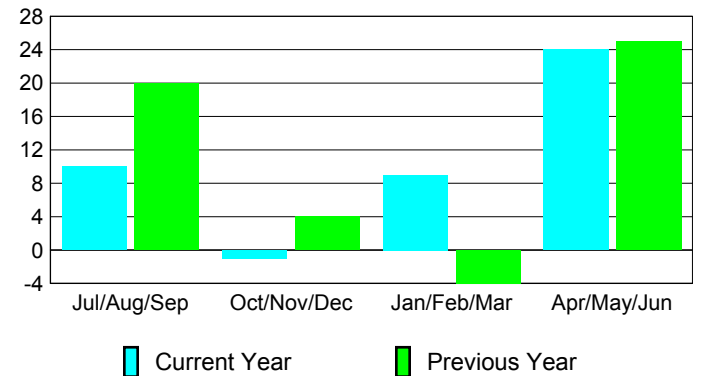

Membership Results
2009-2010

Membership
2008-2009

Month	Net Memb Goal	Actual New Memb	Actual Dropped Memb	Gain/Loss of Memb	Gain/Loss of Memb
Jul/Aug/Sep	0	38	-28	10	20
Oct/Nov/Dec	0	24	-25	-1	4
Jan/Feb/Mar	0	45	-36	9	-4
Apr/May/Jun	0	56	-32	24	25
Totals	0	163	-121	42	45

Membership Results 2009-2010

Goal, New, Dropped, Gain/Loss

Comparison of Membership Gain/Loss

Current Year Compared to the Previous Year

Gender Comparison 2009-2010